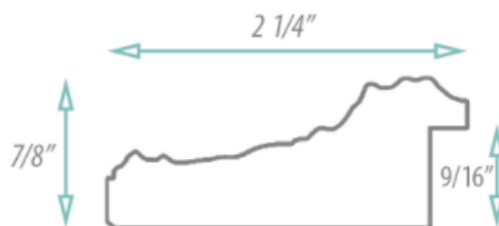

SPECIFICATION SHEET

FRAMED MIRROR

MODEL#: FM 83351-24X40

FRAMED MIRRORS COLLECTION

FEATURES:

- ONE 24X40" HIGH RESOLUTION SILVER PLATE GLASS MIRROR SIZE W/ DECORATIVE FRAME.
- "WALL HUGGER" HANGER FOR MOUNTING INCLUDED.
- STANDARD MOUNTING STYLE IS VERTICAL. FOR HORIZONTAL, PLEASE SPECIFY WHEN ORDERING.
- PACKED IN FOUR WALL (FOLDED DOUBLE WALL) CORRUGATION.
- STYLE: ORNATE
- COLOR: GOLD
- FINISH: LEAF/FOIL

MIRROR FINISHES:

- FLAT POLISHED EDGE
- BEVELED EDGE

OVERALL SIZE DIMENSION: 28 1/2" WIDE X 44 1/2" HIGH X 1" DEEP